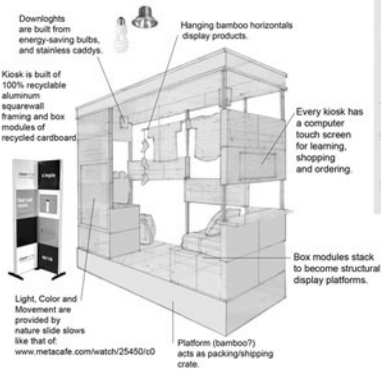

LEGEND

- | | |
|--|---|
| 1 - Ribaut Boulevard | 11 - Golf Course |
| 2 - Fountain of Angels | 12 - Club House |
| 3 - Main House | 13 - Little Playhouse |
| 4 - September Maze | 14 - Pool House |
| 5 - West Lawn | 15 - Sallie Forth Trail |
| 6 - Petite Pavillion | 16 - Middleton Garden & Pergola |
| 7 - Tennis Court | 17 - Stables |
| 8 - Terrace | 18 - Swoon Bridge over
Briarley Pond |
| 9 - Reflecting Pool | 19 - Outbuilding |
| 10 - Fishing Hole
in Trechouse Forest | 20 - Outbuilding |