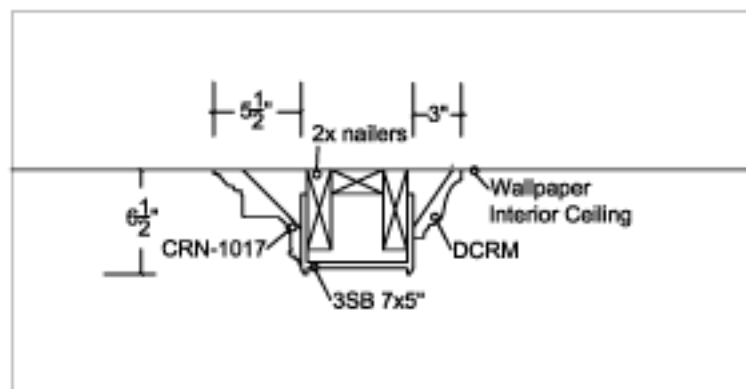

① Fireplace Cornice  
Scale: 3/4" = 1'-0"

② Fireplace Mid-Crown  
Scale: 3/4" = 1'-0"

③ Fireplace Mantle  
Scale: 3/4" = 1'-0"

① Reflected Ceiling Plan  
Scale: 1/4" = 1'-0"

② Detail: Canopy  
Scale: 1" = 1'-0"