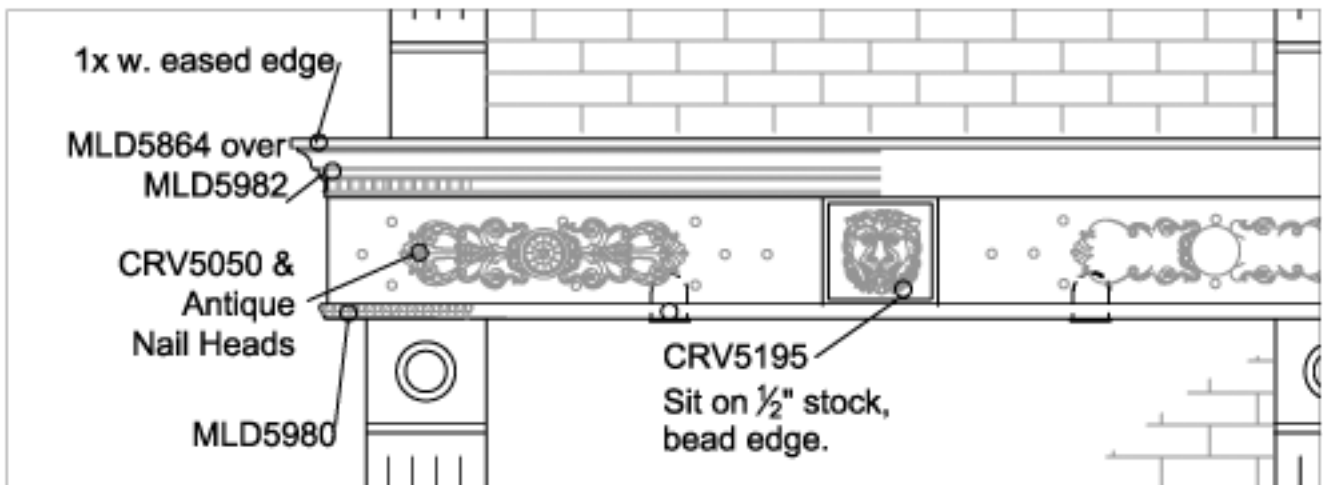

① Fireplace Cornice  
Scale: 3/4" = 1'-0"

② Fireplace Mid-Crown  
Scale: 3/4" = 1'-0"

③ Fireplace Mantle  
Scale: 3/4" = 1'-0"

① Reflected Ceiling Plan  
Scale: 1/4" = 1'-0"

② Detail: Canopy  
Scale: 1" = 1'-0"