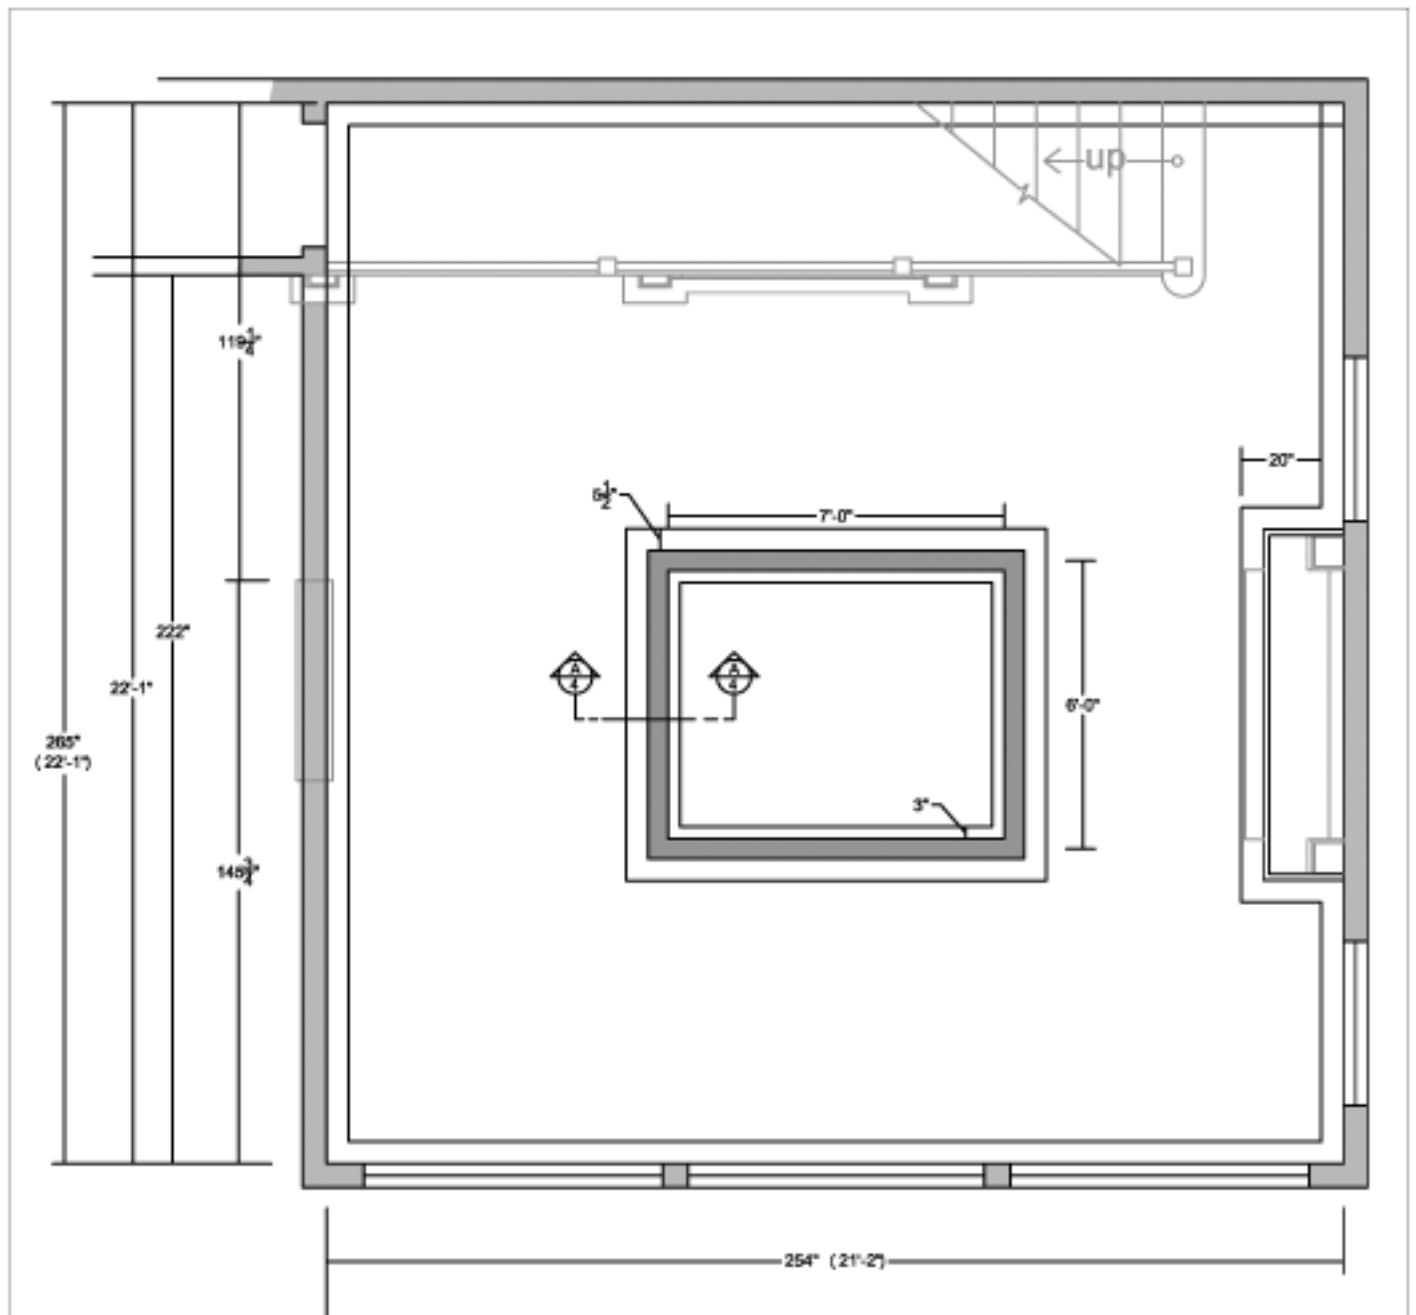

① Fireplace Cornice  
Scale: 3/4" = 1'-0"

② Fireplace Mid-Crown  
Scale: 3/4" = 1'-0"

③ Fireplace Mantle  
Scale: 3/4" = 1'-0"

① Reflected Ceiling Plan  
Scale: 1/4" = 1'-0"

② Detail: Canopy  
Scale: 1" = 1'-0"