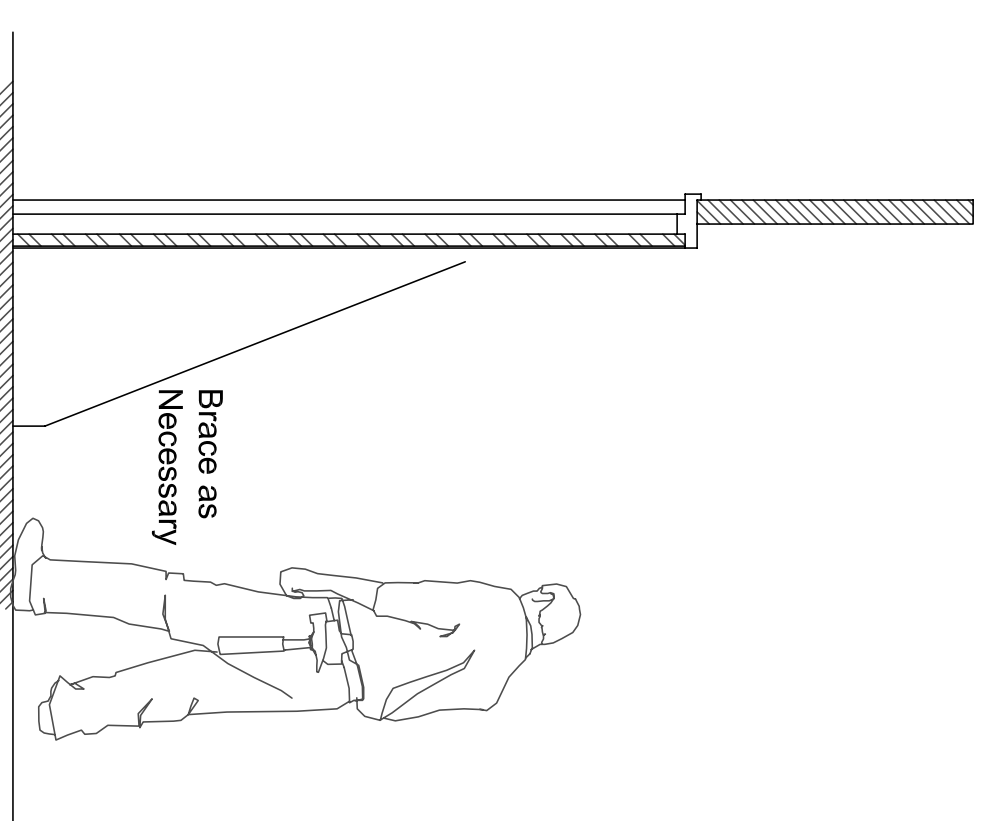

This unit plays Scene 87 Only

1 46th Floor Wall: Elevation  
Scale: 1/2" = 1'-0"

		director: GRIFFIN DUNNE		production designer: Mark Ricker	
description: Int/Ext Elevator WNYR Studios		date: 11.09.06		art director: Ben Barrauld	
location: Stage 1 - Kaufman/Asch		drawn by: AF		set nosheet no/	
shoot date: Su 11.4.07		scale: As Noted		4: 8/12	