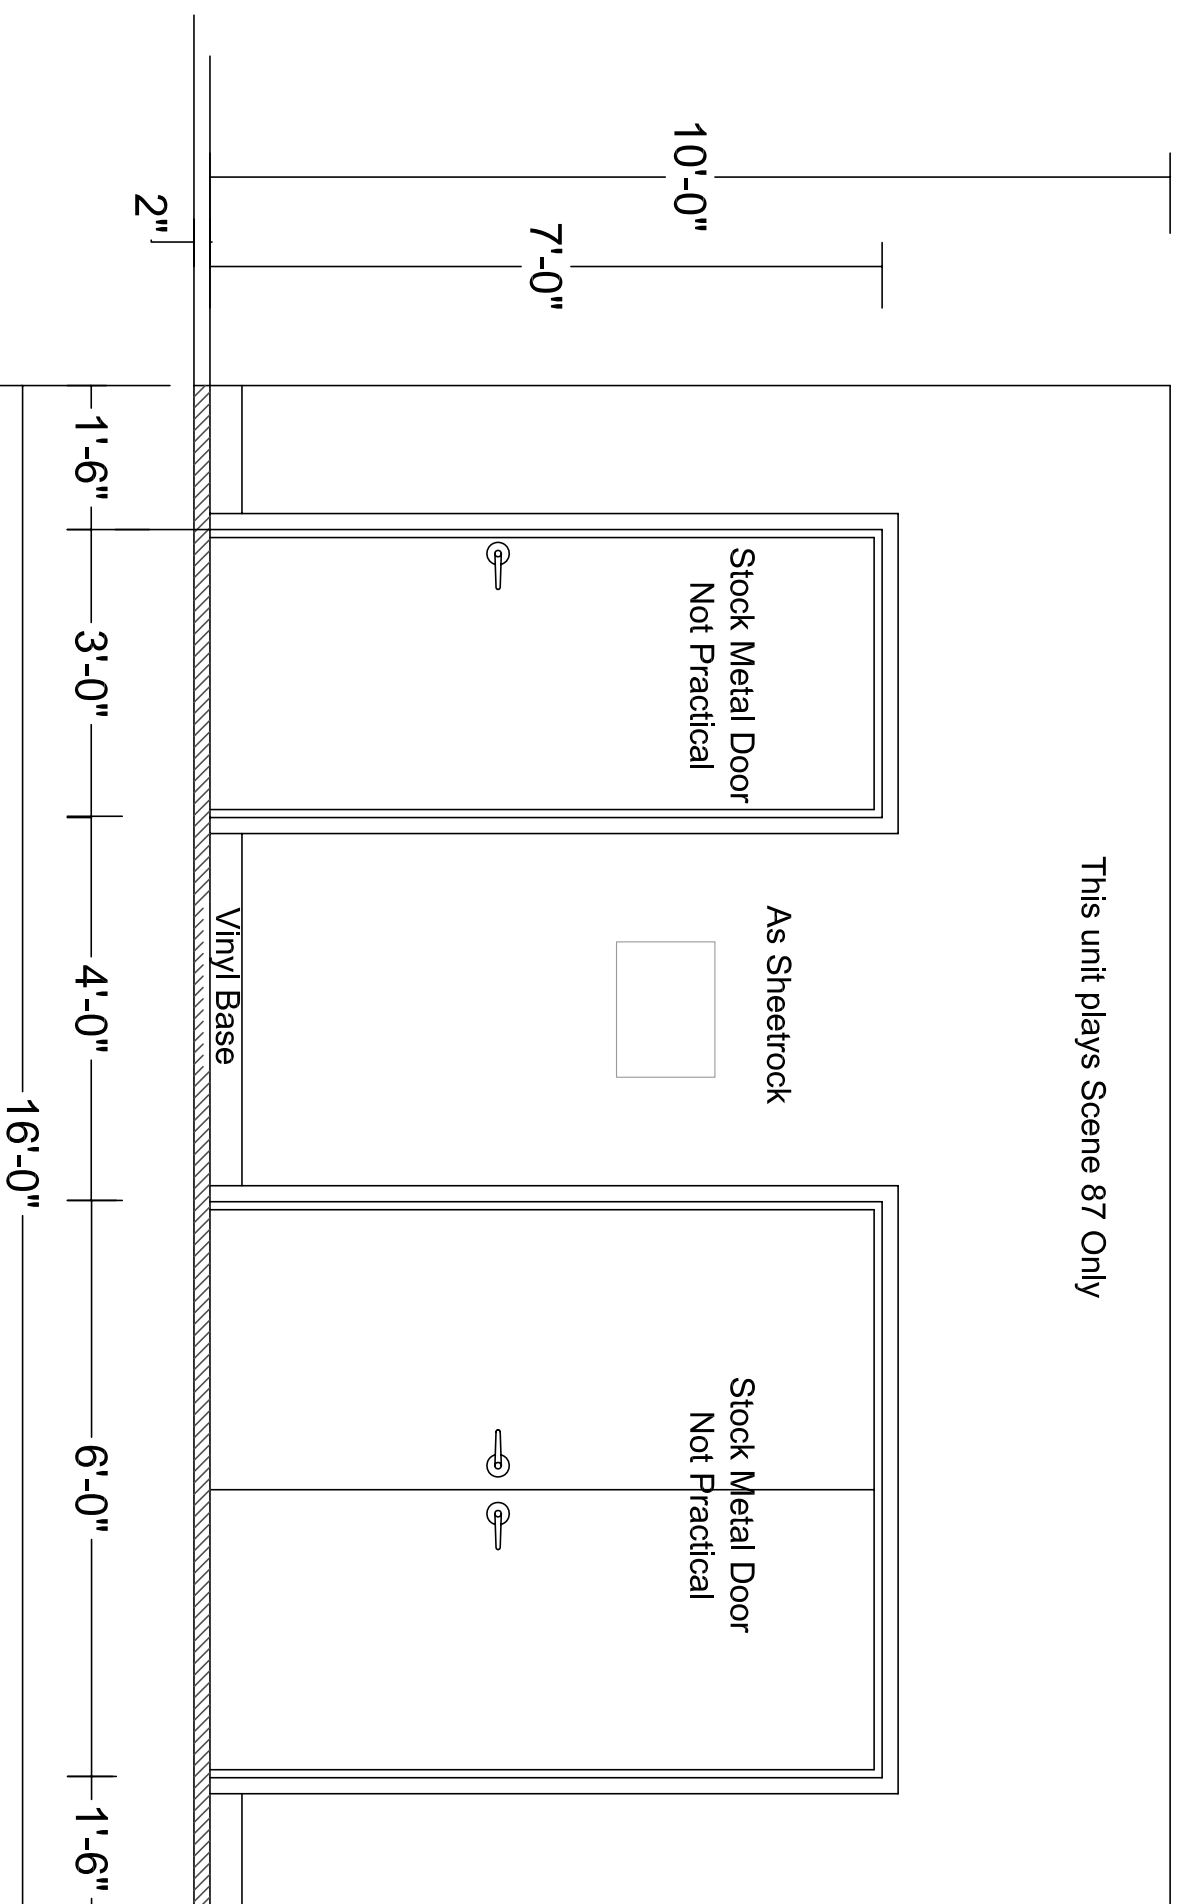

This unit plays Scene 87 Only

1 46th Floor Wall: Elevation  
Scale: 1/2" = 1'-0"

		director: GRIFFIN DUNNE		production designer: Mark Ricker	
description: Int/Ext Elevator WNYR Studios		date: 11.09.06		art director: Ben Barrauld	
location: Stage 1 - Kaufman/Asch		drawn by: AF		set nosheet no/	
shoot date: Su 11.4.07		scale: As Noted		4: 8/12	